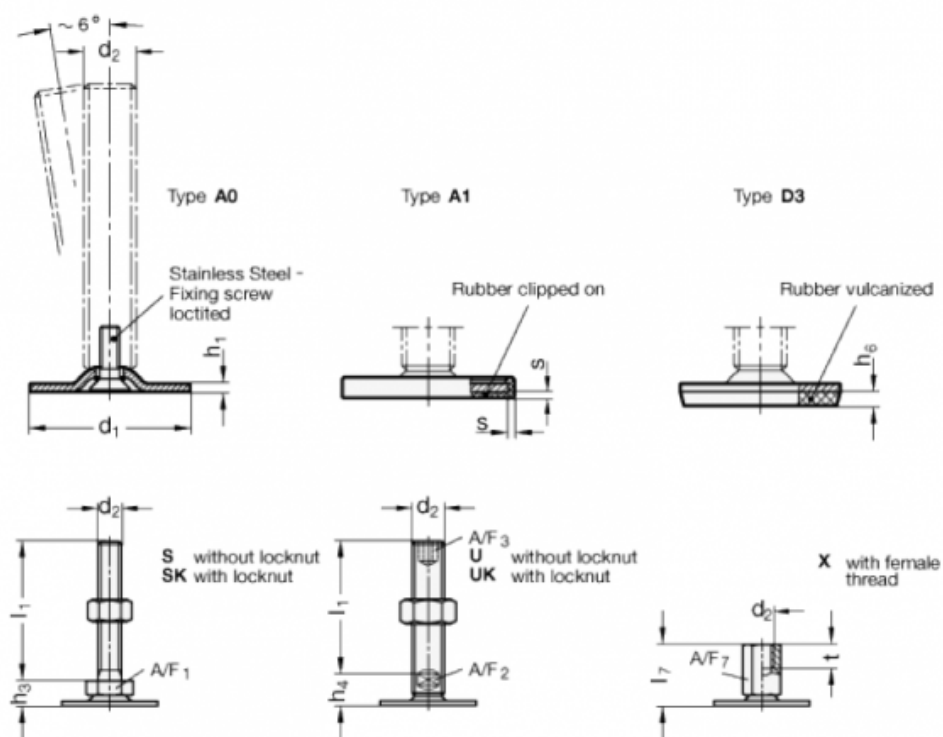

Data Sheet

Article number: 204050M16200A1UK

Description: E+G levelling foot
GN 40-50-M16-200-A1-UK

Note: UK With nut, Hexagon socket at the top, Wrench flat at the bottom

Measures

A/F2 = 12
A/F3 = 8
d1 = 50
d2 = M16
h1 = 2.5
h4 = 17
h6 =
l1 = 200

s = 1.5